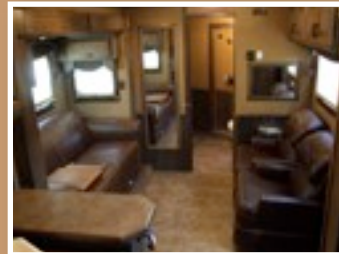

2006 Bloomer

4-Horse • Living Quarters by Duster

Features:

- 43' 4-Horse Slant Horse Trailer
- Dual Hydraulic Lift Jacks
- Huge Hay Pod with Hydraulic Cover
- Rear Tack w/ Saddle & Blanket Racks
- Manger Storage
- Full Stud Slant w/ Escape Door
- Onan MicroQuiet Generator

Living Quarters:

- Custom Built by Duster Camper
- 17' Shortwall w/ 9' Slide-Out
- Red-Oak Ceilings & Walls, Slate Flooring
- Queen Size Master Bed
- Sofa Hide-A-Bed & 2 Recliners - Full Leather w/ Alligator Trim
- Ducted Heating & Cooling
- Flat-Screen TV w/ Surround Sound & TV in Master Bedroom • DVD/CD Player
- Full Bath • Large Shower • Copper Sinks, Fixtures & Hardware